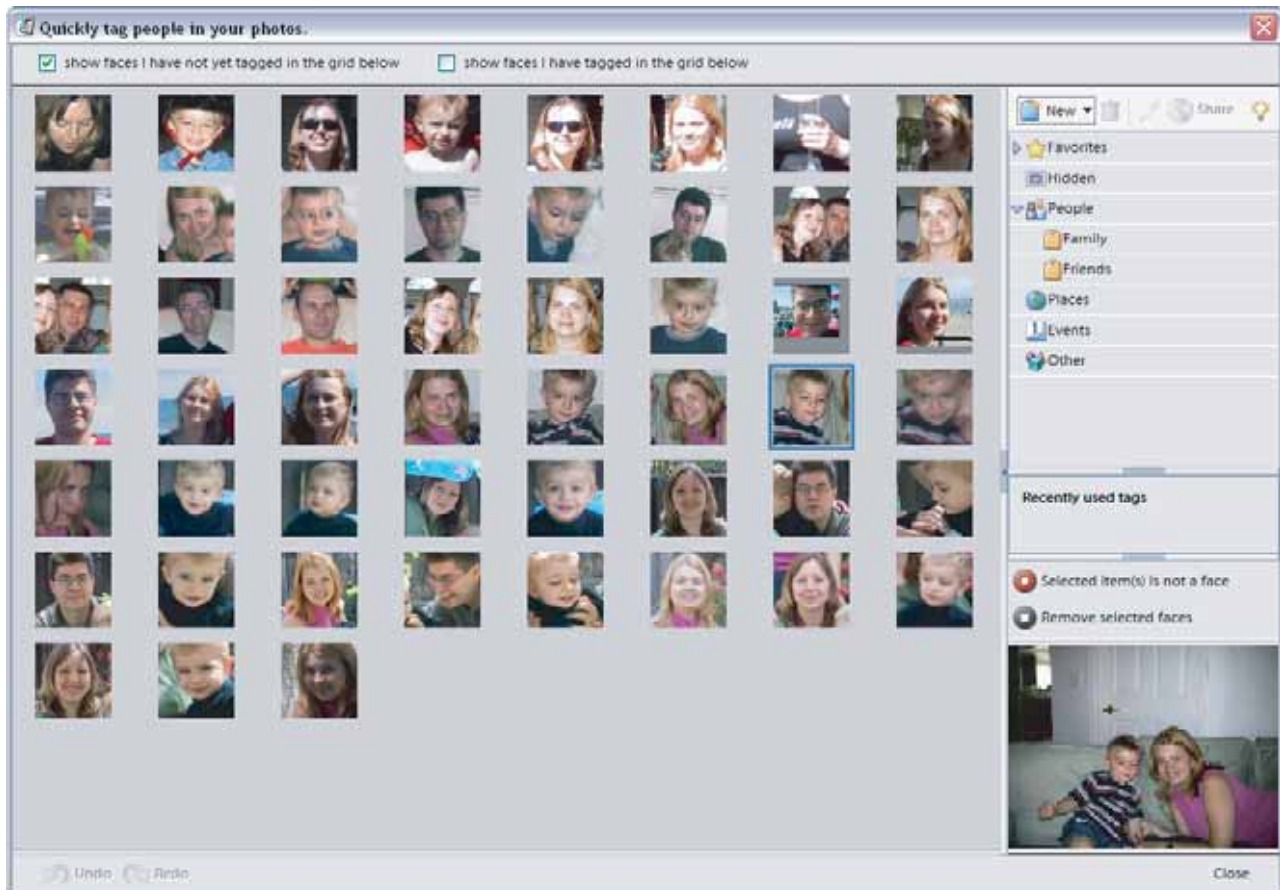

# FACE TAGGING WIZARD

Lubomir Bourdev - Advanced Graphics Technology

- Faces are automatically extracted from photo albums and presented to the user for tagging
- Effective use of screen space:
  - faces appear in normalized size
  - tagged faces go away
  - no need to scroll
- Tagging of faces is cognitively easier task